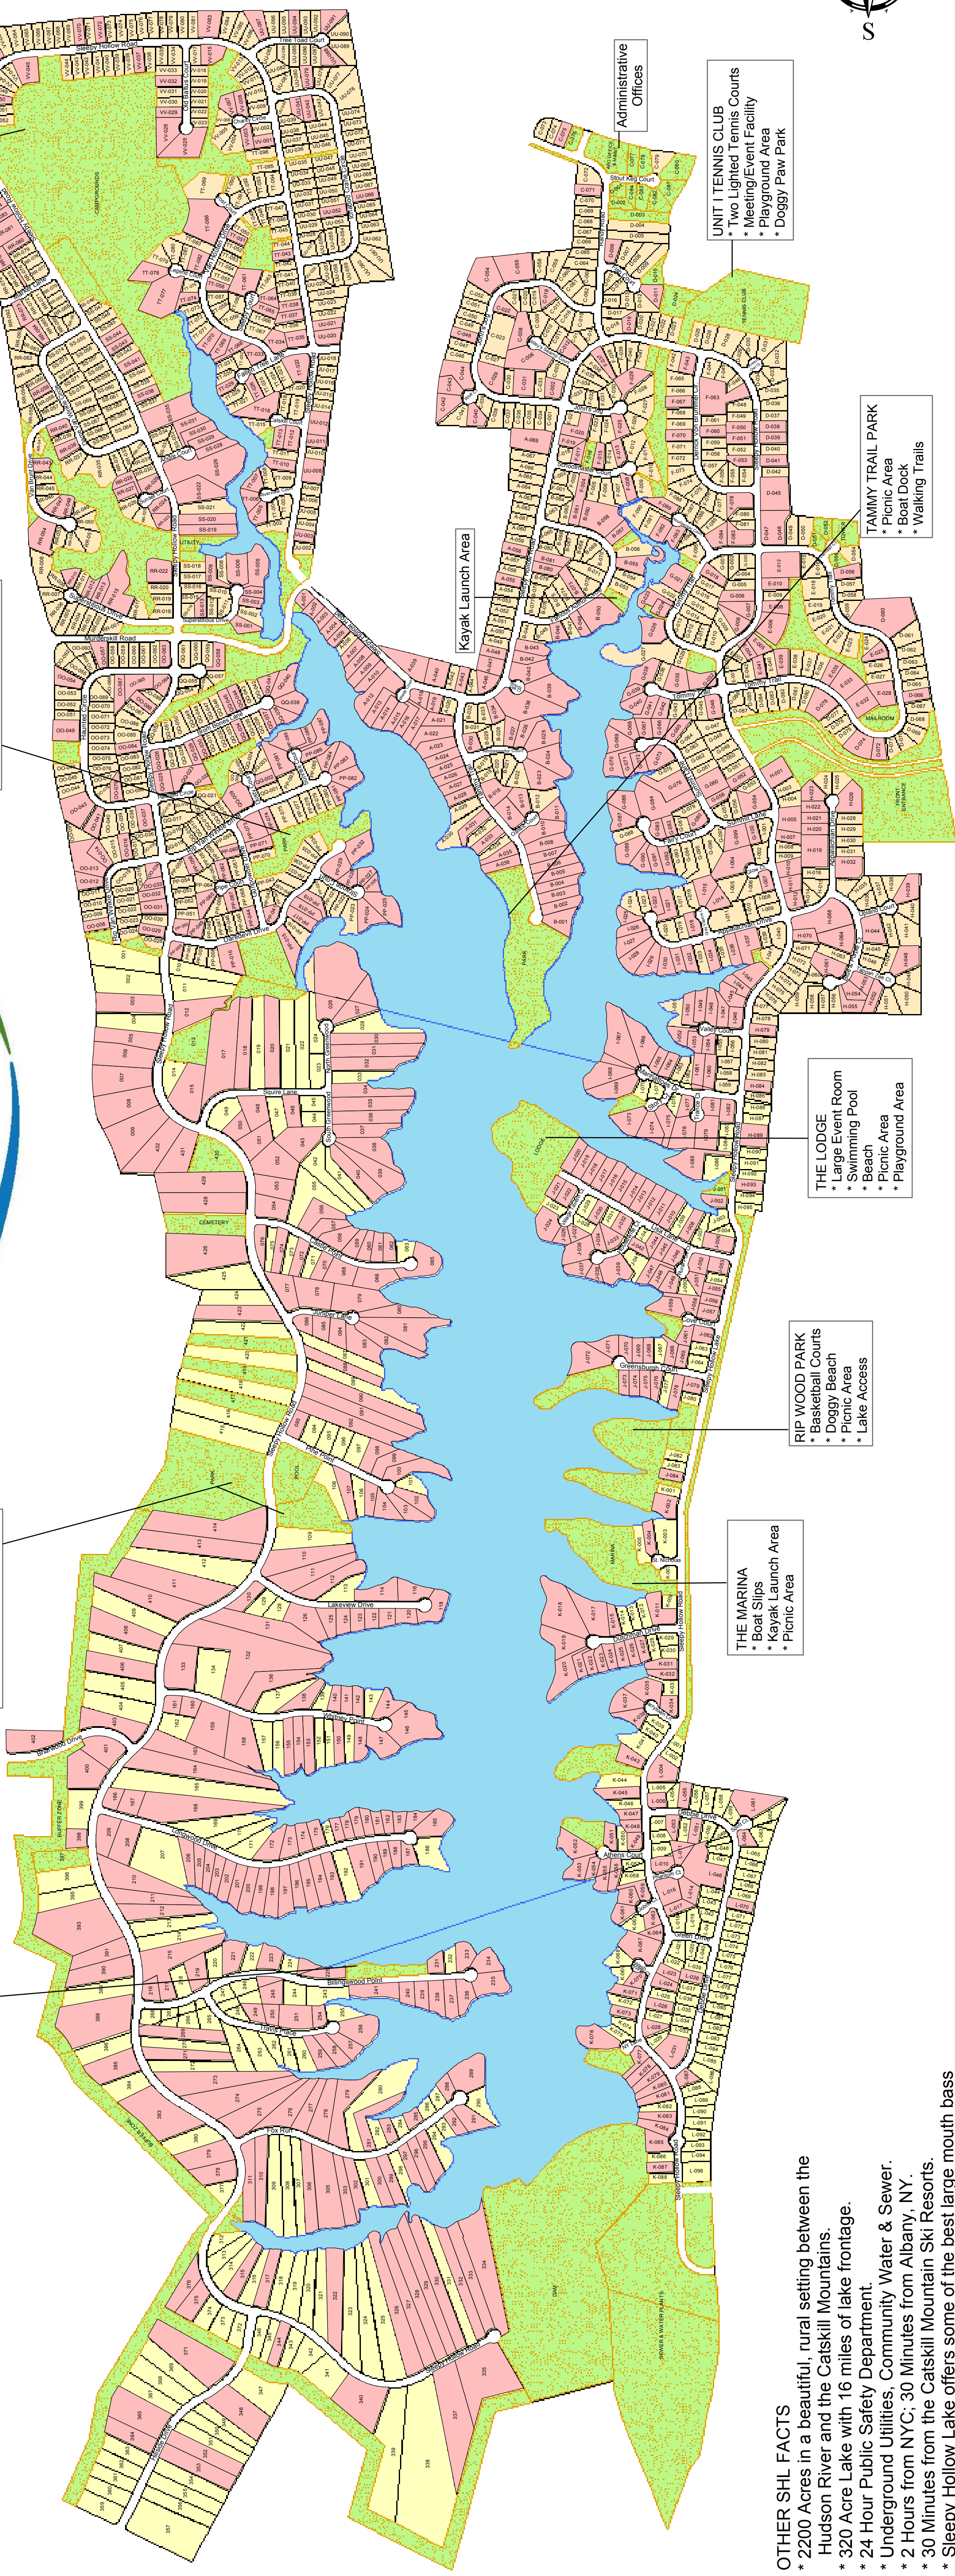

SLEEPY HOLLOW LAKE

ATHENS • NEW YORK

Legend

- Athens
- Cocksackie
- APO Property
- Homes

Rev. 11/3/16

UNIT III SPORTS COMPLEX

- * Swimming Pool
- * Playground Area
- * Two Tennis Courts
- * Basketball Court
- * Soccer/Football Sports Field
- * Golf Driving Range
- * Volleyball Courts

Kayak Launch Area and Lakefront Access for Off-Water Property Owners

Lakefront Access for Off-Water Property Owners with Picnic Area & Kayak Launch Area

CAMPGROUNDS

- * 55 Camp Sites
- * Electric, Water, Showers, Laundry & Dump Station

OTHER SHL FACTS

- * 2200 Acres in a beautiful, rural setting between the Hudson River and the Catskill Mountains.
- * 320 Acre Lake with 16 miles of lake frontage.
- * 24 Hour Public Safety Department.
- * Underground Utilities, Community Water & Sewer.
- * 2 Hours from NYC; 30 Minutes from Albany, NY.
- * 30 Minutes from the Catskill Mountain Ski Resorts.
- * Sleepy Hollow Lake offers some of the best large mouth bass fishing in New York State.
- * The New York State Record Crappie was caught in Sleepy Hollow Lake.